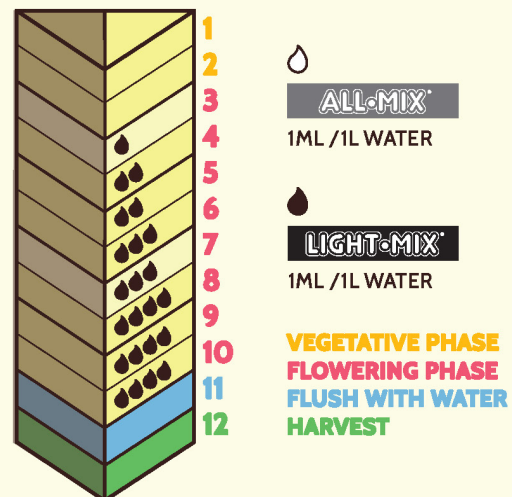

BOTTLES

250ML, 500ML, 1L, 5L, 10L

SETTING

-  INDOOR
-  OUTDOOR

PHASE

-  GROWING
-  BLOOMING

FUNCTION

-  STIMULATING
-  PREVENTING

HOW TO USE IT

Alg•A•Mic™ can be added to every substrate during the flowering and growing period. Alg•A•Mic™ contains a low level of NPK (Nitrogen, Phosphorus and Potassium), making it impossible to overdose.

APPLICATION

Water

-  Regular watering
-  Hydroponics
-  Watering-system
-  Spray

Dose

-  1-4 ml per liter of water

NUTRIENT SCHEDULE

ALG•A•MIC

CAUTIONS AND WARNINGS